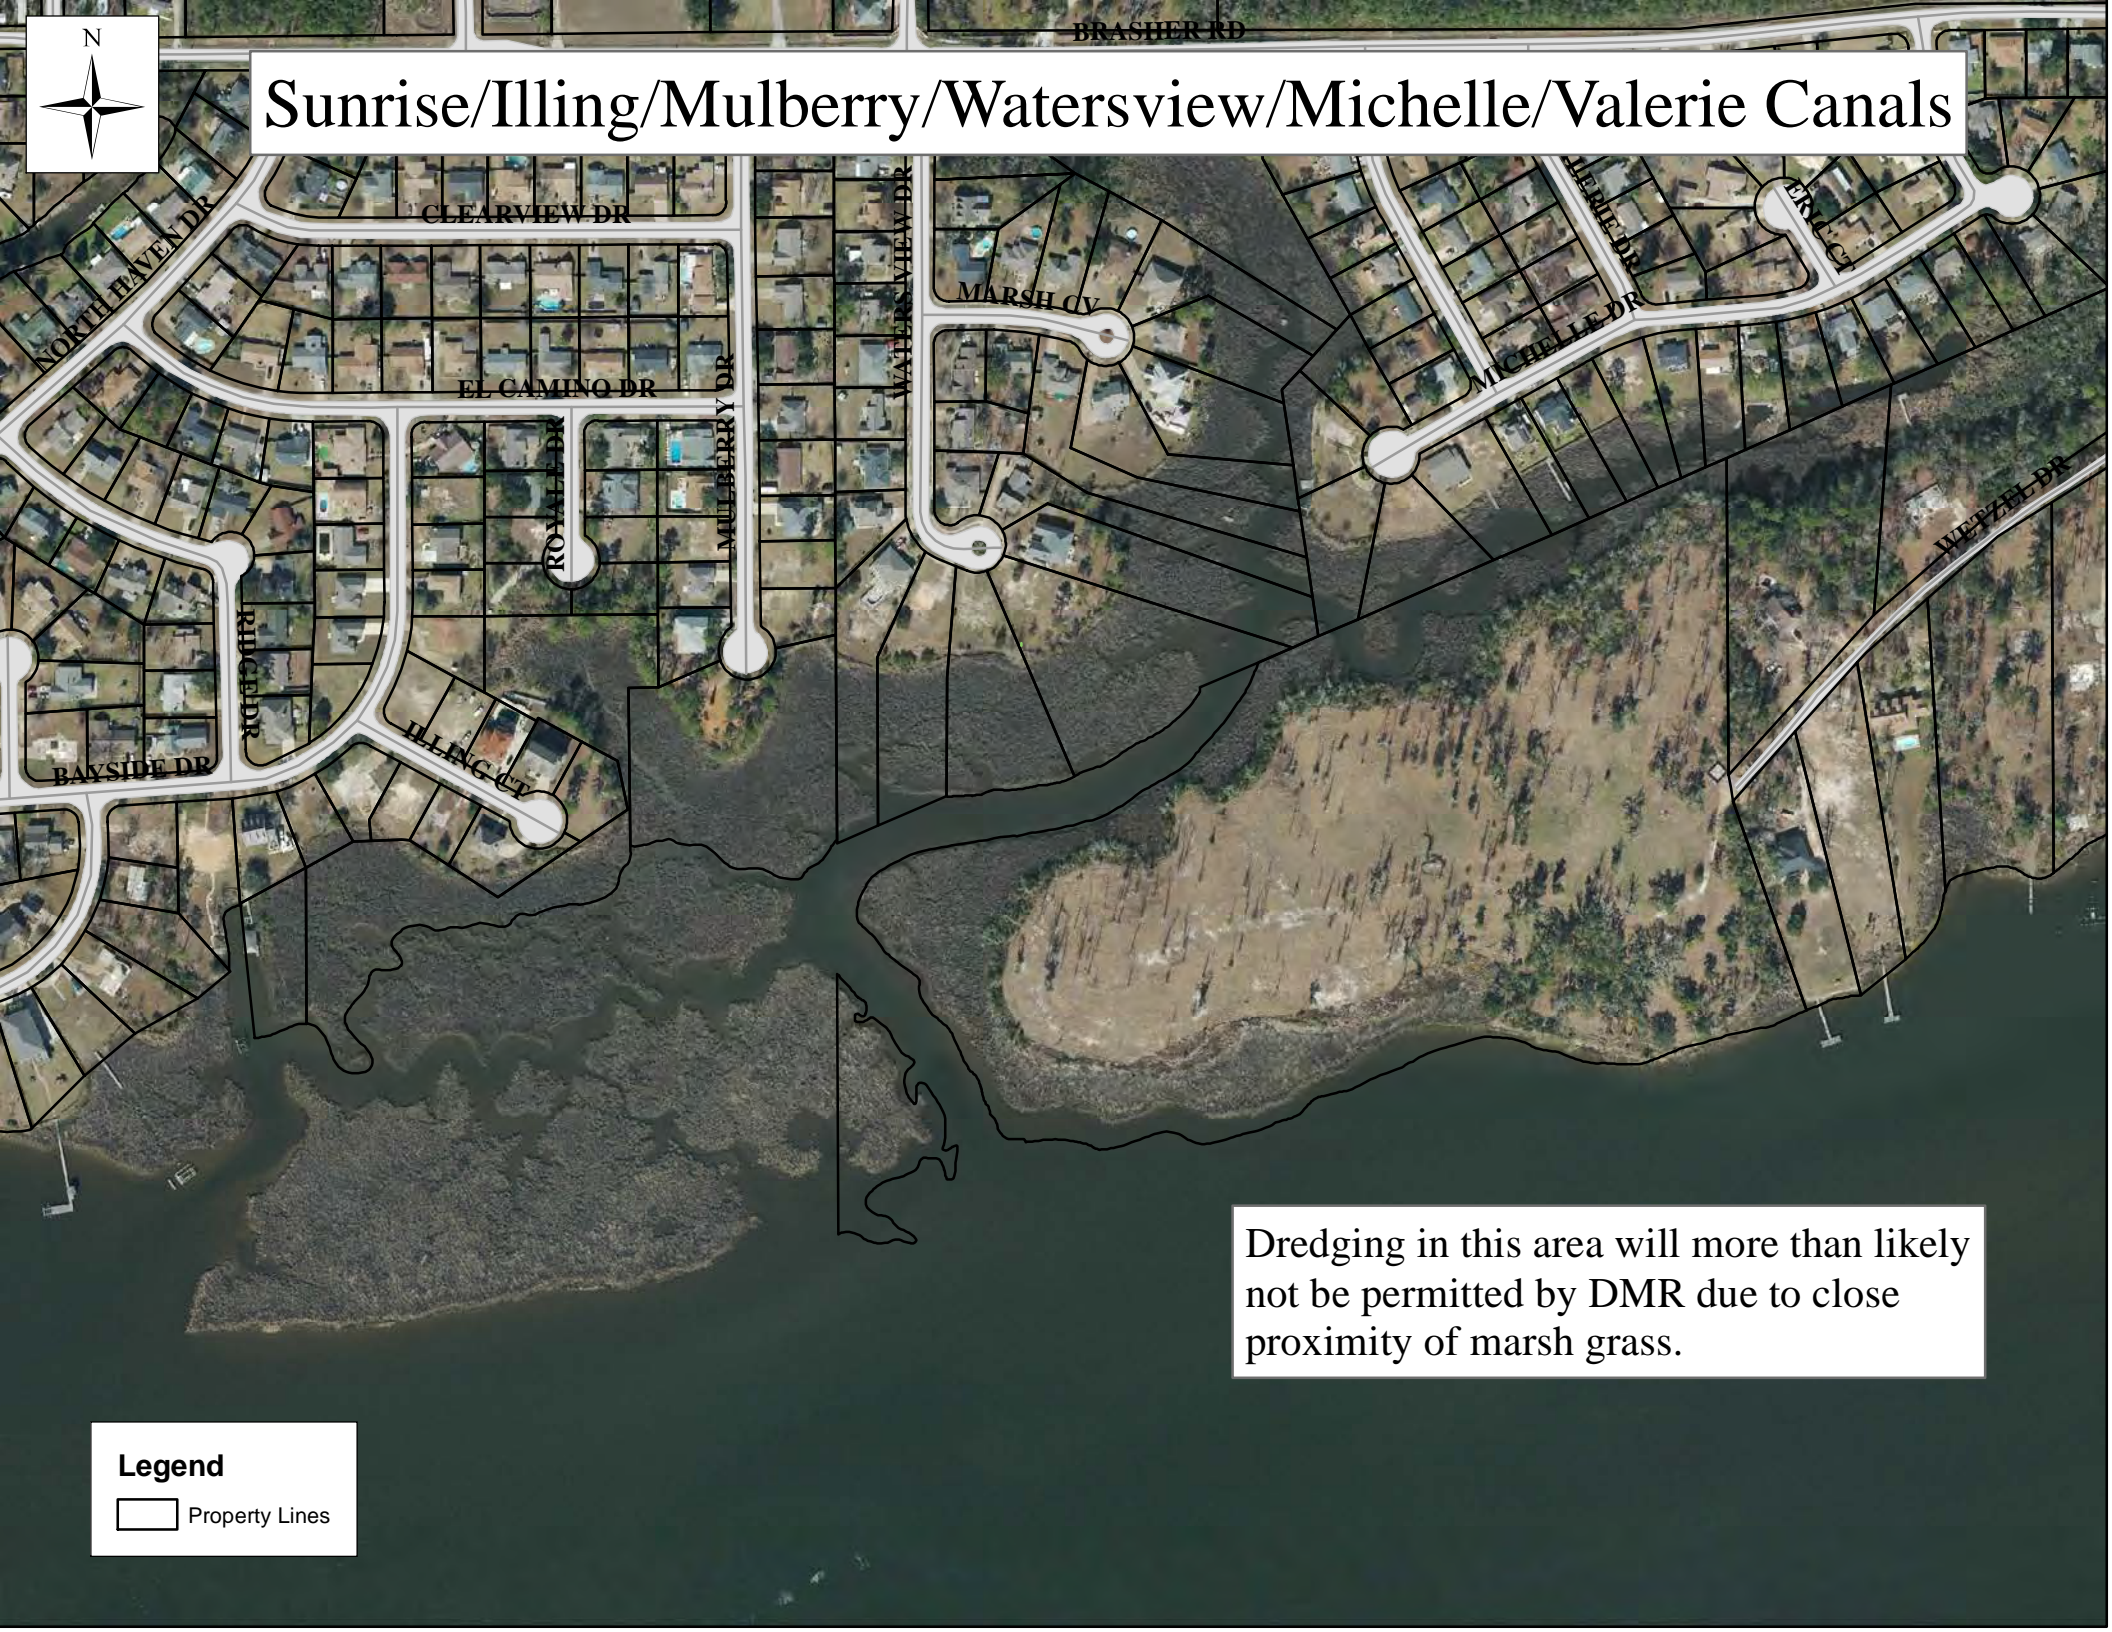

Canaan Fishing Dock

HEIDENHEIM AVE

BAYVIEW AVE

BOWEN ST

LEE ST

BACK BAY BLVD

Legend

 Property Lines

Point Cadet Marina

Legend

 Property Lines

Hiller Park Canal

Legend

 Property Lines

Mercedes/Walda Canal

Legend

 Property Lines

North Haven/Southhill/Holly Hills/Bayside Canals

Legend

 Property Lines

Sunrise/Illing/Mulberry/Watersview/Michelle/Valerie Canals

Dredging in this area will more than likely not be permitted by DMR due to close proximity of marsh grass.

Legend

 Property Lines

Goosepoint/Lakeview/Fairview/Parkview Dredging

Legend

 Property Lines