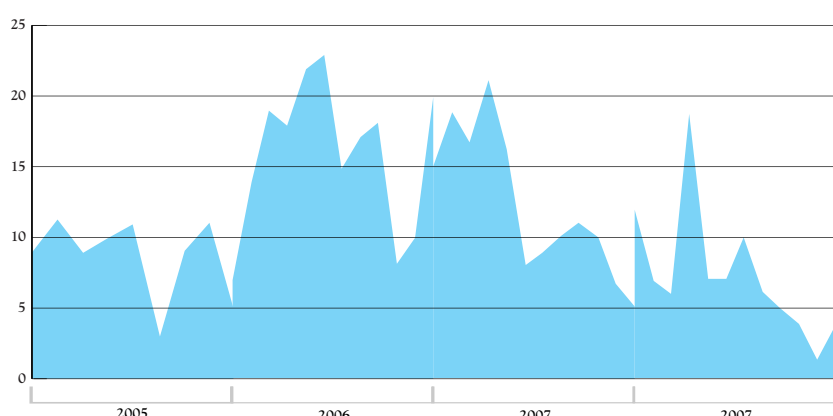

New home construction