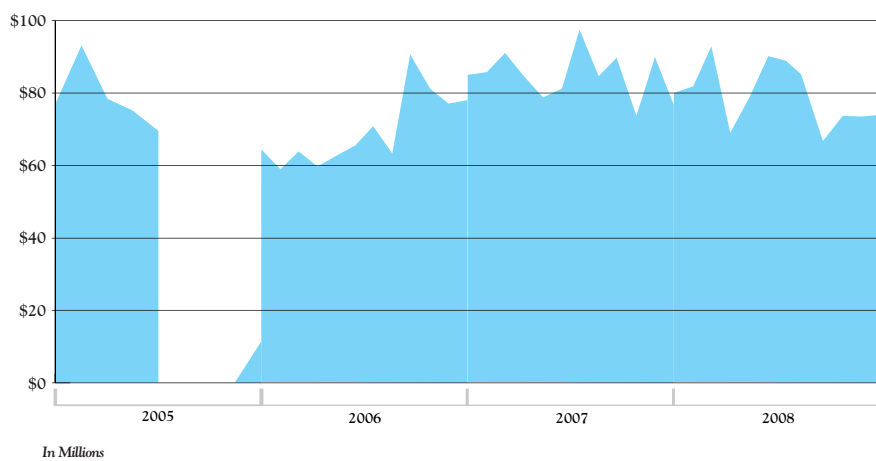

Monthly trends

Gross gaming revenue