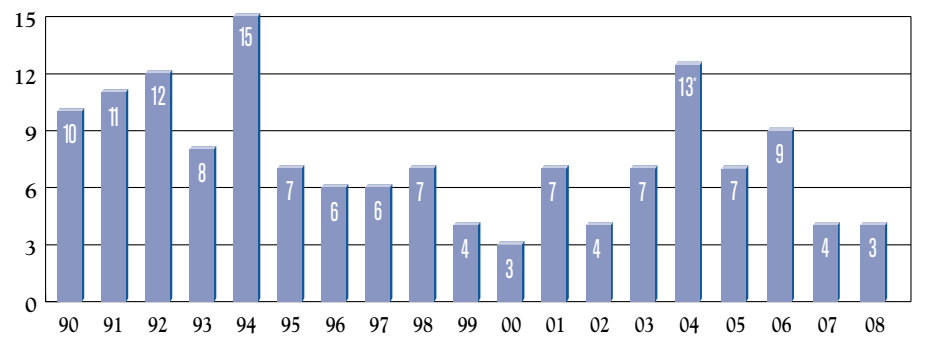

Biloxi Police Department

TRAFFIC FATALITIES BY YEAR