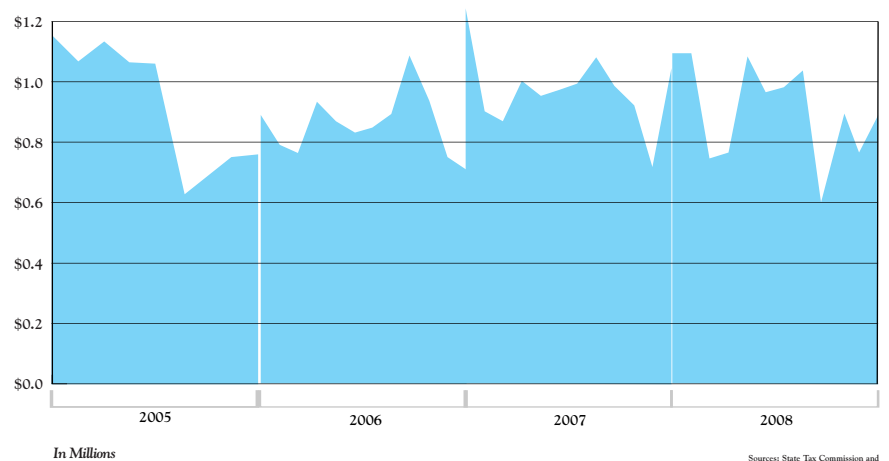

Sales tax collections