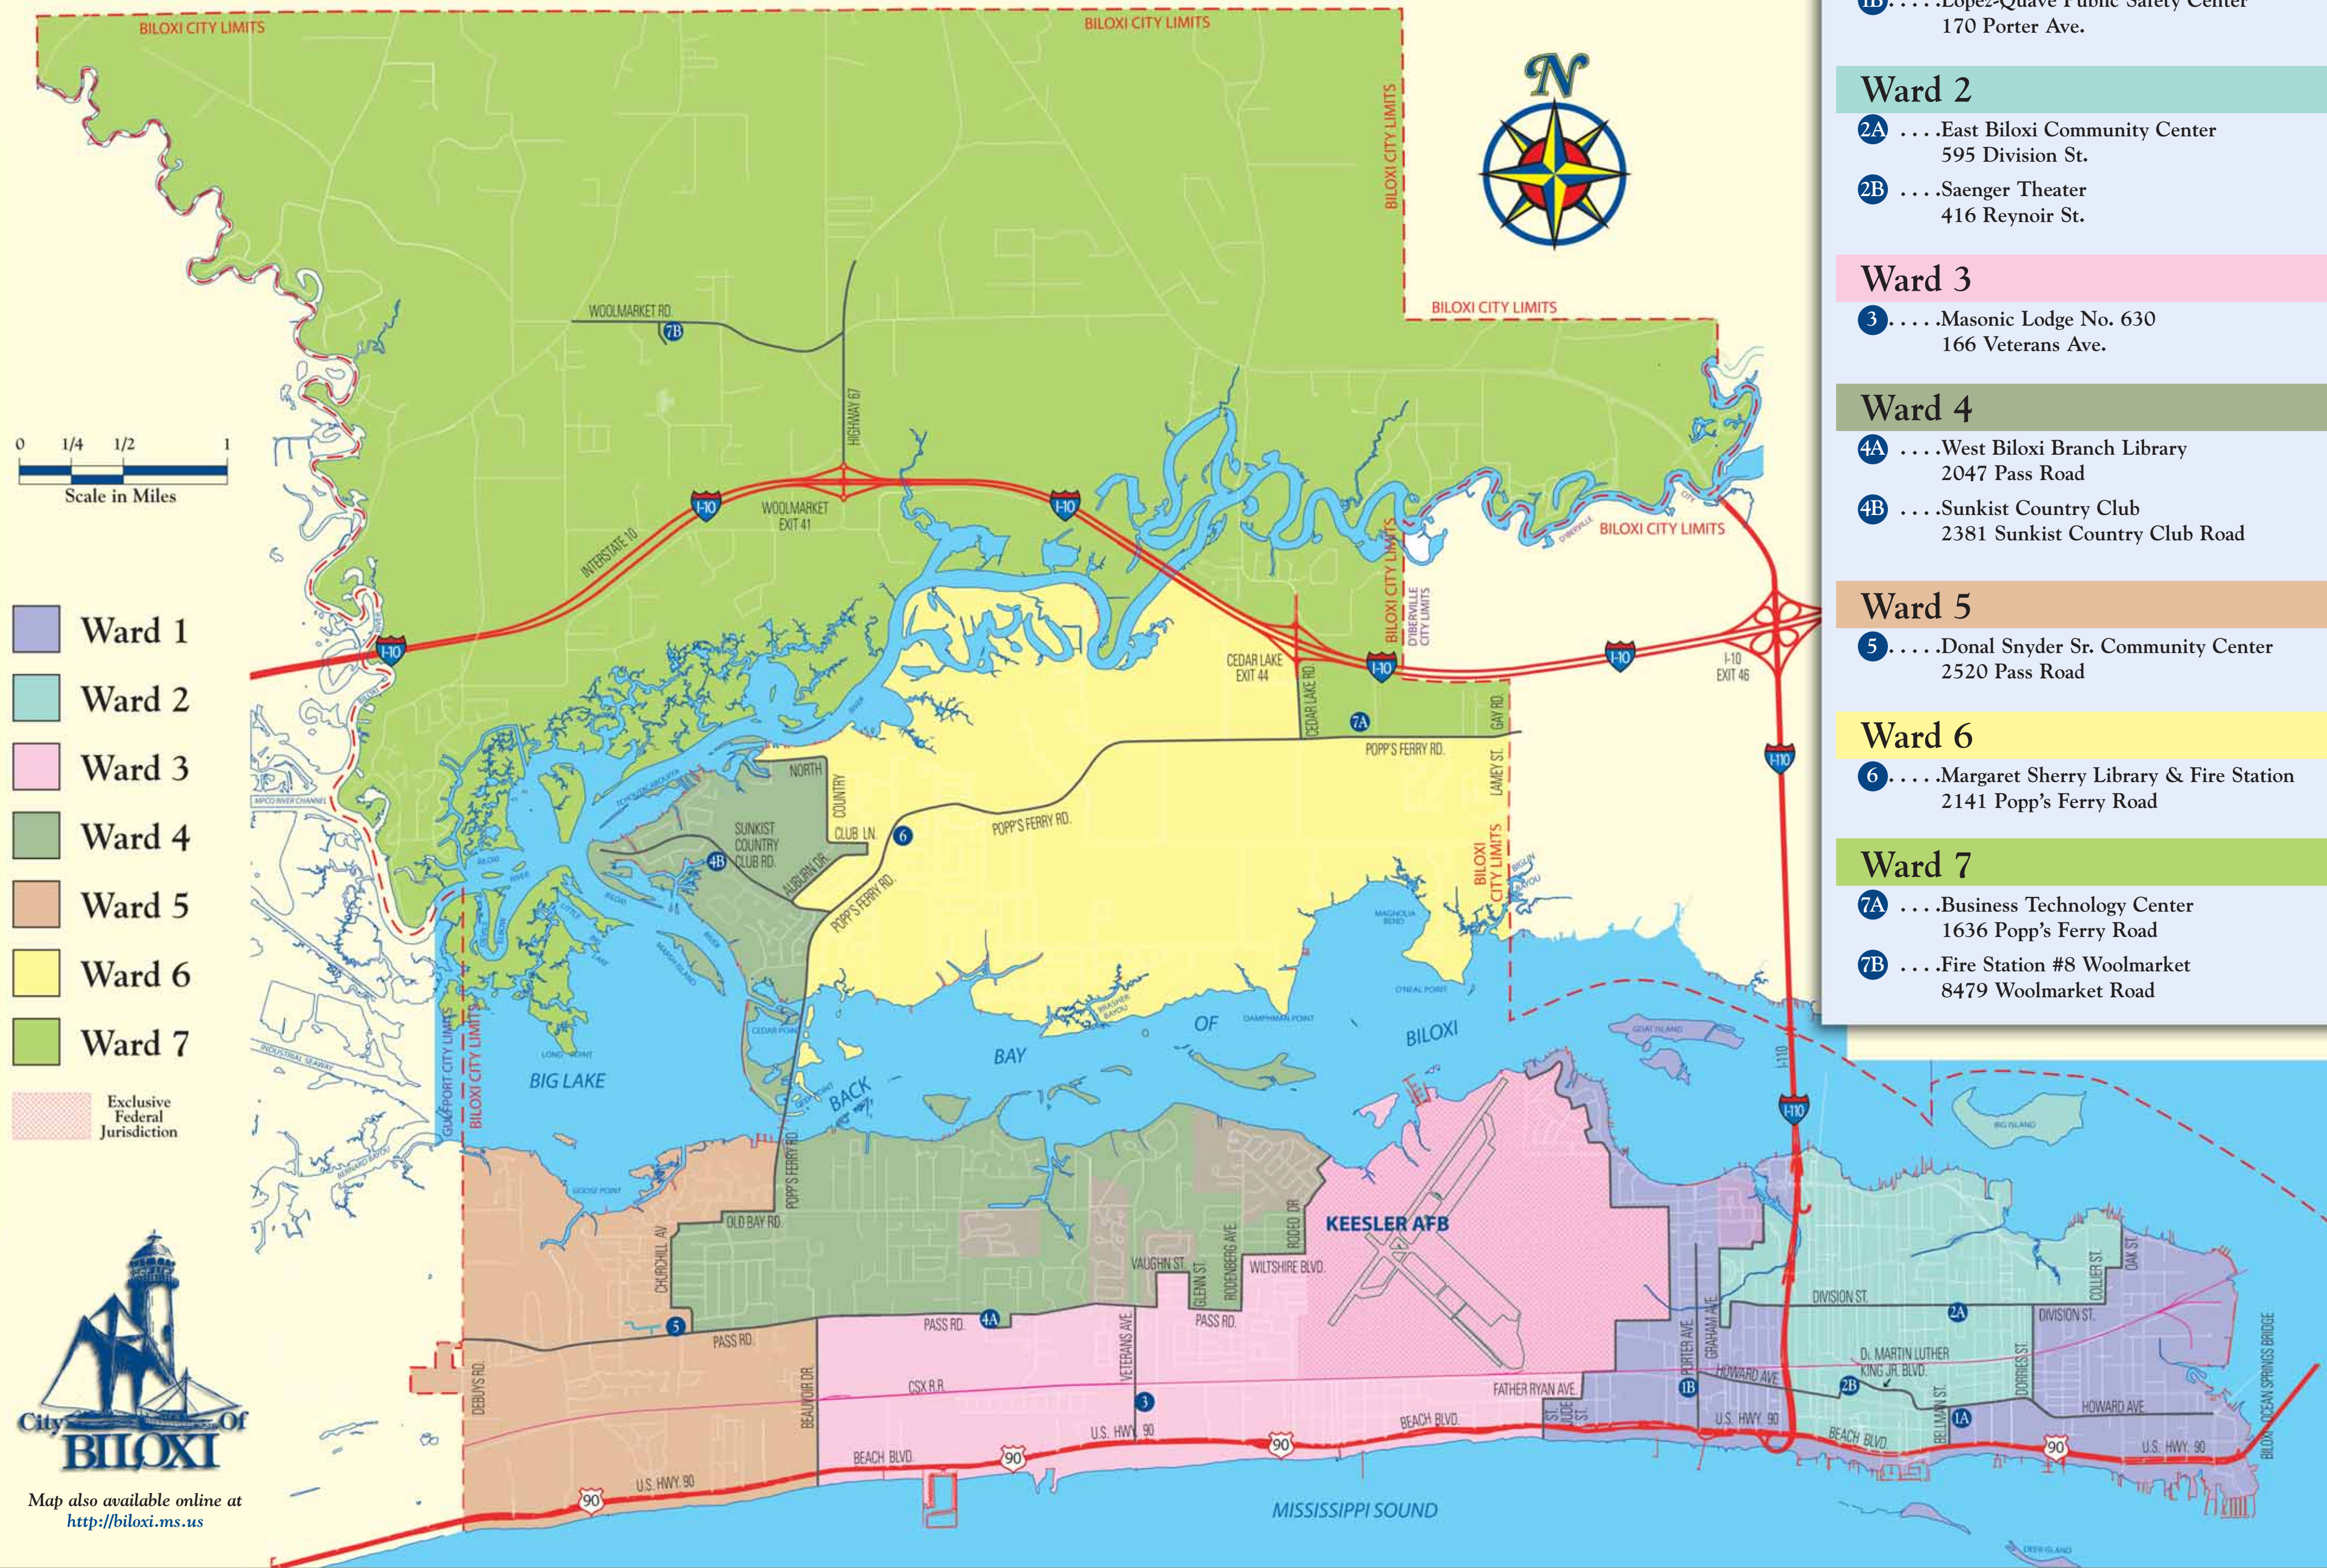

City of Biloxi Voter Ward Map

Polling places

Ward 1

- 1ABiloxi Community Center
591 Howard Ave.
- 1BLopez-Quave Public Safety Center
170 Porter Ave.

Ward 2

- 2AEast Biloxi Community Center
595 Division St.
- 2BSaenger Theater
416 Reynoir St.

Ward 6

- 6Margaret Sherry Library & Fire Station
2141 Popp's Ferry Road

Ward 7

- 7ABusiness Technology Center
1636 Popp's Ferry Road
- 7BFire Station #8 Woolmarket
8479 Woolmarket Road

Map also available online at <http://biloxi.ms.us>